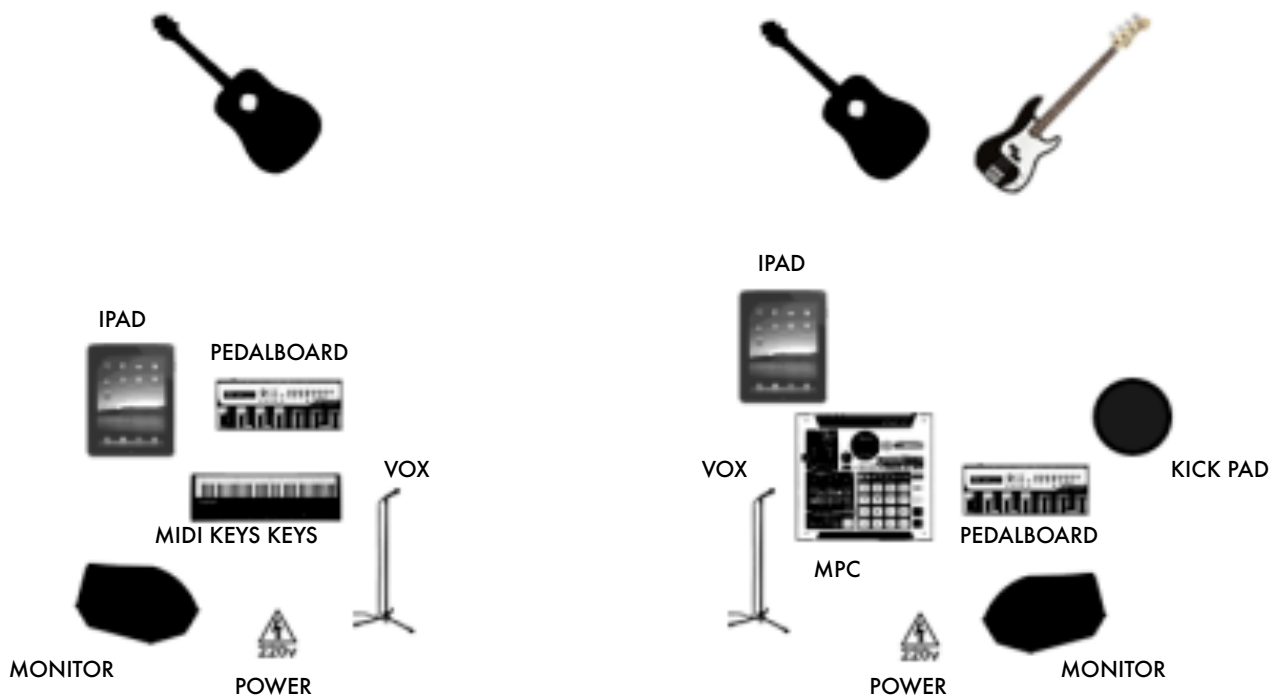

Samuele Rossin & Nicola Cipriani **TECH RIDER**

Samuele Rossin

- main vocal;
- keys (connected to iPad)
- acoustic guitar

Nicola Cipriani

- backing vocal
- Acoustic guitar / bass VI
- Mpc (connected to iPad)
- Kick stomp pedal